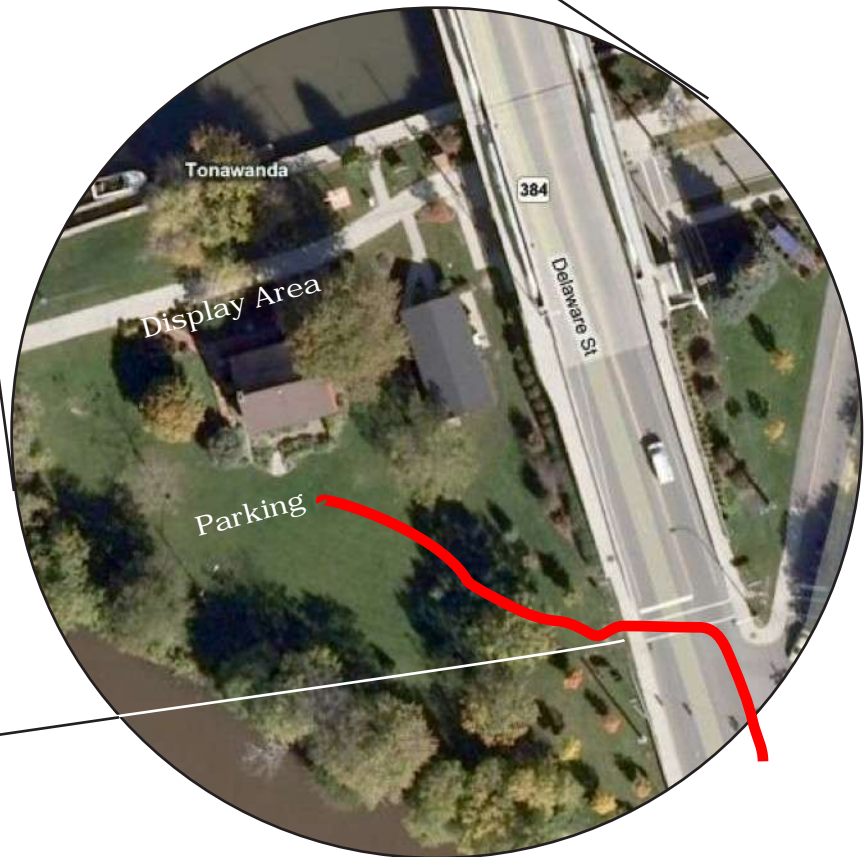

T-NT Canal Fest July 18, 2010

Display 12 – 5 PM (please arrive at 11 AM to help set up)

Canal will be closed from 2 PM – 3 PM for us to present a live demonstration

Turn into the Wheelchair cut at the crosswalk and drive down hill on the grass to park behind Long Homestead building