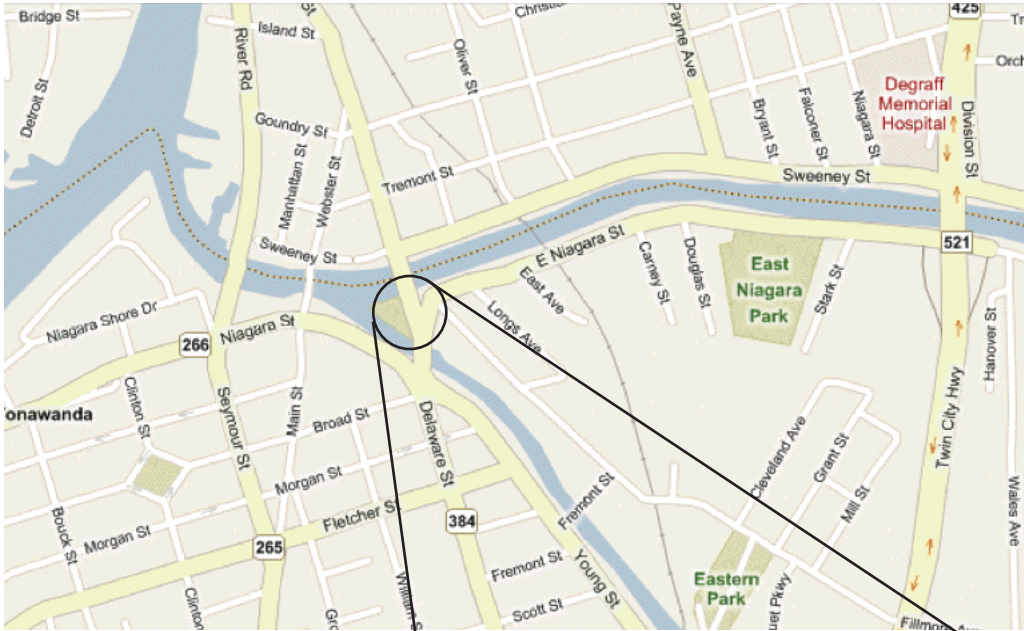

T-NT Canal Fest July 18, 2010

Display 12 – 5 PM (please arrive at 11 AM to help set up)

Canal will be closed from 2 PM – 3 PM for us to present a live demonstration

Turn into the Wheelchair cut at the crosswalk and drive down hill on the grass to park behind Long Homestead building